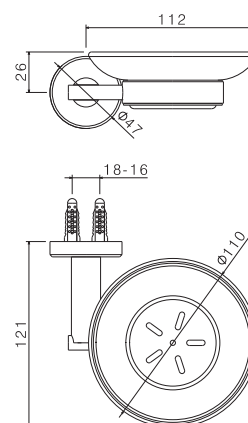

■ **mod. V17320**

Porta sapone a muro

Soap dish holder

Cod.	Finiture / Finishing	€
AC.005	acciaio inox / stainless steel	35,00