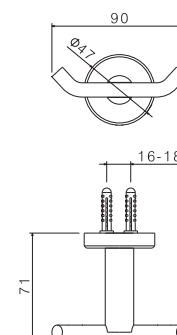

■ **mod. V17330**

Appendino doppio

Double hook

Cod.	Finiture / Finishing	€
AC.005	acciaio inox / stainless steel	25,00