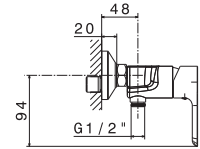

SLATE

V14090

Miscelatore monocomando esterno per doccia
(senza dotazione asta saliscendi).

Single-lever exposed shower mixer
(without shower set).

B0.010 cromo / chrome
F0.202 nero opaco / matt black

V16100

Asta saliscendi completa di doccia e flessibile
LL. 150 cm senza presa acqua.

Complete shower set with sliding rail, hand shower
and flexible length cm 150, without wall union.

B0.010 cromo / chrome
F0.202 nero opaco / matt black

V14130

Miscelatore monocomando doccia da incasso,
completo di corpo incasso.

Concealed single-lever shower mixer, equipped
with concealed body.

B0.010 cromo / chrome
F0.202 nero opaco / matt black