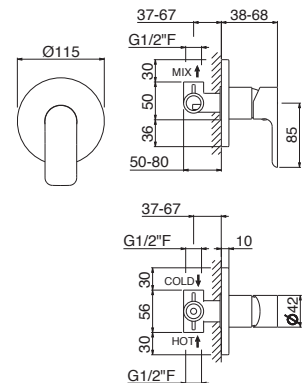

Complete shower set with sliding rail, hand shower
and flexible length cm 150, without wall union.

B0.010 cromo / chrome
F0.202 nero opaco / matt black

V14130

Miscelatore monocomando doccia da incasso,
completo di corpo incasso.

Concealed single-lever shower mixer, equipped
with concealed body.

B0.010 cromo / chrome
F0.202 nero opaco / matt black

SLATE

V14140

Miscelatore monocomando vasca da incasso, completo di corpo incasso.

Concealed single-lever bath mixer, equipped with concealed body.