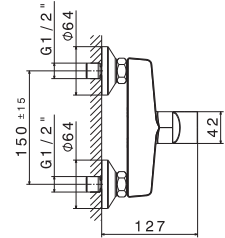

SLATE

V14090

Miscelatore monocomando esterno per doccia
(senza dotazione asta saliscendi).

Single-lever exposed shower mixer
(without shower set).

B0.010 cromo / chrome
F0.202 nero opaco / matt black

V16100

Asta saliscendi completa di doccia e flessibile
LL. 150 cm senza presa acqua.

Complete shower set with sliding rail, hand shower
and flexible length cm 150, without wall union.

B0.010 cromo / chrome
F0.202 nero opaco / matt black

V14130

Miscelatore monocomando doccia da incasso,
completo di corpo incasso.

Concealed single-lever shower mixer, equipped
with concealed body.

B0.010 cromo / chrome
F0.202 nero opaco / matt black