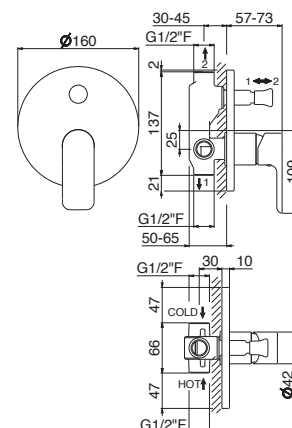

P000148

Rubinetto di arresto da 1/2" con filtro ispezionabile. Sezione tonda.

Confezione da 2 pz.

1/2" stop valve with cleaning filter.
Round version.
Two-pcs packing.

B0.010 cromo / chrome

P000400

Piletta da 1"1/4 con scarico a pulsante. H. 4-65 mm.

1"1/4 press-button drain.
H. 4-65 mm.

B0.010 cromo / chrome
F0.202 nero opaco / matt black

V13180

Doccia mono-getto.

Single-jet hand shower.

B0.010 cromo / chrome
F0.202 nero opaco / matt black