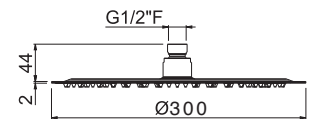

V08258

Soffione **ultraslim** doccia tondo con getto a pioggia $\varnothing$ 400 mm.

Ultraslim round head shower with raining jet $\varnothing$ 400 mm.

AC.005 acciaio inox / stainless steel