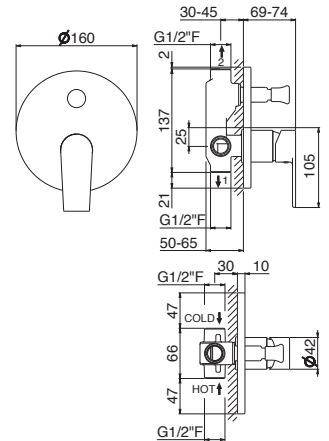

V16040

Miscelatore monocomando vasca da incasso, completo di corpo incasso.

Concealed single-lever bath mixer, equipped with concealed body.

B0.010 cromo / chrome
F0.202 nero opaco / matt black

P000148

Rubinetto di arresto da 1/2" con filtro ispezionabile. Sezione tonda.

Confezione da 2 pz.

1/2" stop valve with cleaning filter.
Round version.
Two-pcs packing.

B0.010 cromo / chrome

P000400

Piletta da 1"1/4 con scarico a pulsante. H. 4-65 mm.

1"1/4 press-button drain.
H. 4-65 mm.

B0.010 cromo / chrome
F0.202 nero opaco / matt black

V13180

Doccia mono-getto.

Single-jet hand shower.

B0.010 cromo / chrome
F0.202 nero opaco / matt black