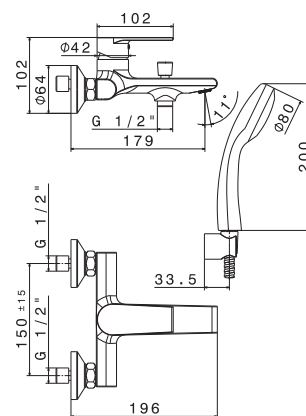

V16051

Gruppo miscelatore monocomando a parete per lavabo, **senza scarico**, con bocca L=250 mm e raccorderia di collegamento.

Basin group consisting of: single lever wall mixer and wall spout length mm 250, **without pop-up waste set** and with connections.

B0.010 cromo / chrome

V16080

Miscelatore monocomando vasca esterno con deviatore automatico vasca/doccia.

Single-lever exposed bath mixer with automatic diverter.

B0.010 cromo / chrome
F0.202 nero opaco / matt black

V16081

Gruppo vasca esterno completo di supporto fisso, flessibile e doccetta.

Complete bath group with fixed shower holder, flexible, hand shower.

B0.010 cromo / chrome
F0.202 nero opaco / matt black