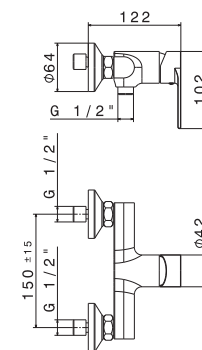

V16090

Miscelatore monocomando esterno per doccia
(senza dotazione asta saliscendi).

Single-lever exposed shower mixer
(without shower set).

B0.010 cromo / chrome
F0.202 nero opaco / matt black

V16100

Asta saliscendi completa di doccia e flessibile
LL. 150 cm senza presa acqua.

Complete shower set with sliding rail, hand shower
and flexible length cm 150, without wall union.

B0.010 cromo / chrome
F0.202 nero opaco / matt black

V16030

Miscelatore monocomando doccia da incasso,
completo di corpo incasso.

Concealed single-lever shower mixer, equipped
with concealed body.

B0.010 cromo / chrome
F0.202 nero opaco / matt black