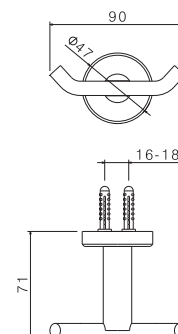

V27330

Appendino doppio.

Double hook.

B0.010 cromo / chrome
F0.202 nero opaco / matt black