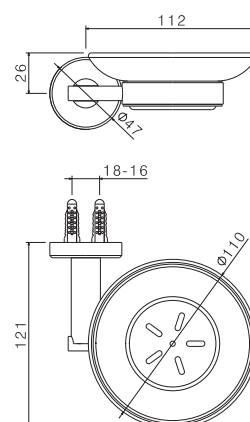

Towel bar length mm 600.

B0.010 cromo / chrome
F0.202 nero opaco / matt black

V27311

Porta salviette LL. 400 mm.

Towel bar length mm 400.

B0.010 cromo / chrome
F0.202 nero opaco / matt black

ACCESSORI

V27315

Porta salviette aperto.

Towel ring.

B0.010 cromo / chrome
F0.202 nero opaco / matt black

V27320

Porta sapone a muro.

Soap dish holder.

B0.010 cromo / chrome
F0.202 nero opaco / matt black

V27330

Appendino doppio.

Double hook.

B0.010 cromo / chrome
F0.202 nero opaco / matt black

ACCESSORI

V27340

Porta scopino completo a muro.

Complete toilet brush holder.

B0.010 cromo / chrome
F0.202 nero opaco / matt black