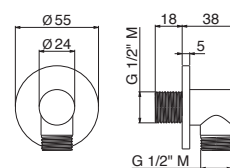

V13180

Doccia mono-getto.

Single-jet hand shower.

B0.010 cromo / chrome

P000147

Flessibile LL 150 cm.

Flexible length cm 150.

B0.010 cromo / chrome

P000401

Flessibile in PVC LL. 150 cm.

PVC flexible, length cm 150.

B0.010 cromo / chrome

V13170

Presca acqua a parete da 1/2\".

1/2" wall union.

B0.010 cromo / chrome

V03173

Presca acqua con supporto doccetta.

Wall union with shower holder.

B0.010 cromo / chrome