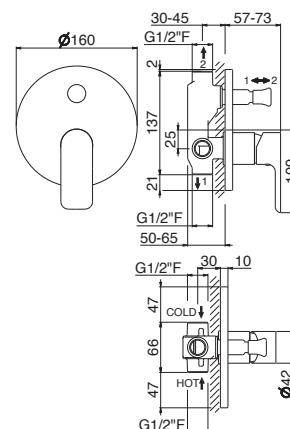

Complete shower set with sliding rail, hand shower
and flexible length cm 150, without wall union.

B0.010 cromo / chrome
F0.202 nero opaco / matt black

V14130

Miscelatore monocomando doccia da incasso,
completo di corpo incasso.

Concealed single-lever shower mixer, equipped
with concealed body.

B0.010 cromo / chrome
F0.202 nero opaco / matt black

SLATE

V14140

Miscelatore monocomando vasca da incasso, **completo di corpo incasso.**

Concealed single-lever bath mixer, **equipped with concealed body.**

B0.010 cromo / chrome
F0.202 nero opaco / matt black

P000459

Sifone a vista per lavabo.

Checking trap for basin.

B0.010 cromo / chrome
F0.202 nero opaco / matt black