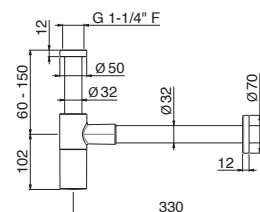

Concealed single-lever bath mixer, **equipped with concealed body.**

B0.010 cromo / chrome
F0.202 nero opaco / matt black

P000459

Sifone a vista per lavabo.

Checking trap for basin.

B0.010 cromo / chrome
F0.202 nero opaco / matt black