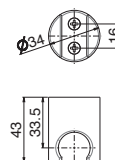

V03171

Supporto fisso a parete per doccia.

Fixed wall holder for hand shower.

B0.010 cromo / chrome
F0.202 nero opaco / matt black