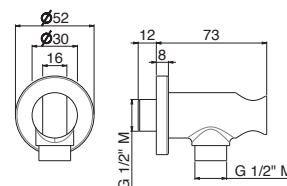

V03173

Preso acqua con supporto doccia.

Wall union with shower holder.

B0.010 cromo / chrome
F0.202 nero opaco / matt black