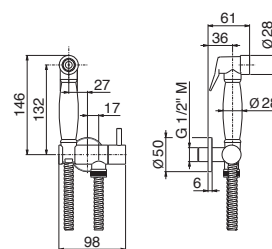

V27405

Miscelatore monocomando per bidet con doccia.

Single-lever bidet mixer with trigger spray.

B0.010 cromo / chrome
F0.202 nero opaco / matt black