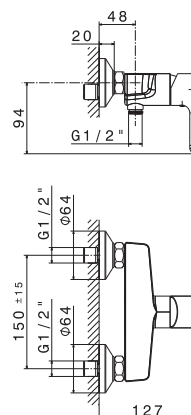

SLATE

V14090

Miscelatore monocomando esterno per doccia
(senza dotazione asta saliscendi).

Single-lever exposed shower mixer
(without shower set).

B0.010 cromo / chrome
F0.202 nero opaco / matt black

V16100

Asta saliscendi completa di doccia e flessibile
LL. 150 cm senza presa acqua.

Complete shower set with sliding rail, hand shower
and flexible length cm 150, without wall union.

B0.010 cromo / chrome
F0.202 nero opaco / matt black

V14130

Miscelatore monocomando doccia da incasso,
completo di corpo incasso.

Concealed single-lever shower mixer, equipped
with concealed body.

B0.010 cromo / chrome
F0.202 nero opaco / matt black