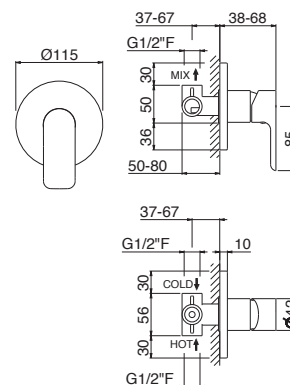

Complete shower set with sliding rail, hand shower
and flexible length cm 150, without wall union.

B0.010 cromo / chrome
F0.202 nero opaco / matt black

V14130

Miscelatore monocomando doccia da incasso,
completo di corpo incasso.

Concealed single-lever shower mixer, equipped
with concealed body.

B0.010 cromo / chrome
F0.202 nero opaco / matt black

SLATE

V14140

Miscelatore monocomando vasca da incasso, **completo di corpo incasso.**