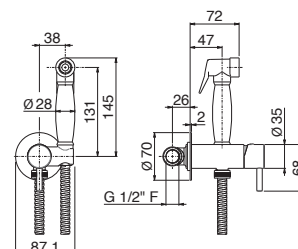

P000400

Piletta da 1"1/4
con scarico a pulsante. H. 4-65 mm.

1"1/4 press-button drain.
H. 4-65 mm.

B0.010 cromo / chrome
F0.202 nero opaco / matt black

SLATE

V13180

Doccia mono-getto.

Single-jet hand shower.

Single-lever bidet mixer with trigger spray.

B0.010 cromo / chrome
F0.202 nero opaco / matt black

P000147

Flessibile LL 150 cm.

Flexible length cm 150.

B0.010 cromo / chrome

P000401

Flessibile in PVC LL. 150 cm.

PVC flexible, length cm 150.

B0.010 cromo / chrome
F0.202 nero opaco / matt black

SLATE

V13170

Preso acqua a parete da 1/2".

1/2" wall union.

B0.010 cromo / chrome
F0.202 nero opaco / matt black

V03173