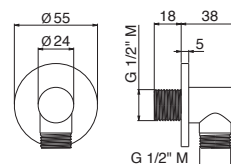

Single-lever bidet mixer with trigger spray.

B0.010 cromo / chrome
F0.202 nero opaco / matt black

P000147

Flessibile LL 150 cm.

Flexible length cm 150.

B0.010 cromo / chrome

P000401

Flessibile in PVC LL. 150 cm.

PVC flexible, length cm 150.

B0.010 cromo / chrome
F0.202 nero opaco / matt black

SLATE

V13170

Preso acqua a parete da 1/2".

1/2" wall union.

B0.010 cromo / chrome
F0.202 nero opaco / matt black

V03173