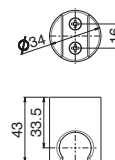

V03171

Supporto fisso a parete per doccia.

Fixed wall holder for hand shower.

B0.010 cromo / chrome
F0.202 nero opaco / matt black

V03172

Supporto orientabile a parete per doccia.

Adjustable wall holder for hand shower.

B0.010 cromo / chrome
F0.202 nero opaco / matt black