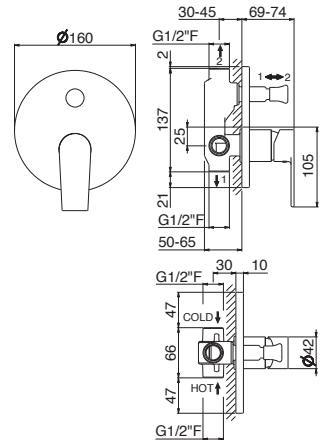

V16040

Miscelatore monocomando vasca da incasso, **completo di corpo incasso.**

Concealed single-lever bath mixer, **equipped with concealed body.**

B0.010 cromo / chrome
F0.202 nero opaco / matt black