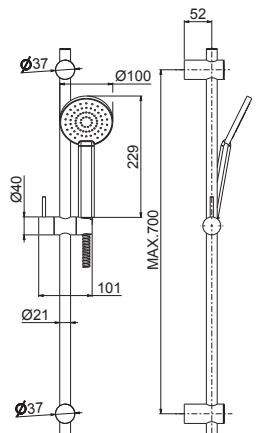

## V16100

Asta saliscendi completa di doccia e flessibile LL. 150 cm senza presa acqua.

Complete shower set with sliding rail, hand shower and flexible length cm 150, without wall union.

**B0.010** cromo / chrome  
**F0.202** nero opaco / matt black