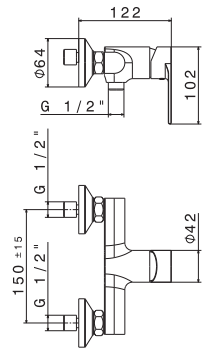

## V16100

Asta saliscendi completa di doccia e flessibile LL. 150 cm senza presa acqua.

Complete shower set with sliding rail, hand shower and flexible length cm 150, without wall union.

**B0.010** cromo / chrome  
**F0.202** nero opaco / matt black