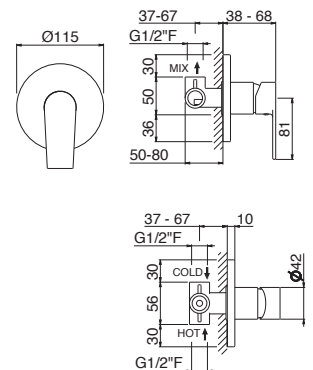

V16030

Miscelatore monocomando doccia da incasso, completo di corpo incasso.

Concealed single-lever shower mixer, equipped with concealed body.

B0.010 cromo / chrome
F0.202 nero opaco / matt black