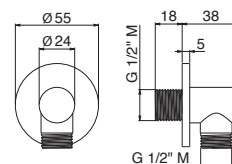

V13170

Preso acqua a parete da 1/2".

1/2" wall union.

B0.010 cromo / chrome
F0.202 nero opaco / matt black