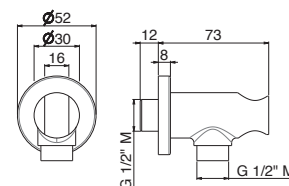

V03173

Preso acqua con supporto doccia.

Wall union with shower holder.

B0.010 cromo / chrome
F0.202 nero opaco / matt black